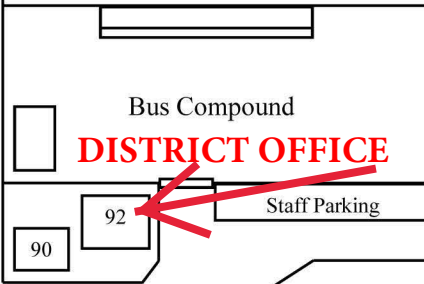

Bus Compound
DISTRICT OFFICE

Staff Parking

Pool
Parking

Pool

One Way

Memorial Park

P
A
R
K
I
N
G

Girls